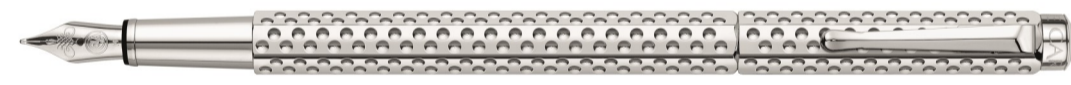

GOLF GUILLOCHE

ECRIDOR GOLF PALLADIUM FINISH

FOUNTAIN PEN / M - 958.516

Nib sizes: B -.521 / F -.501
Nib: steel, rhodium-coated